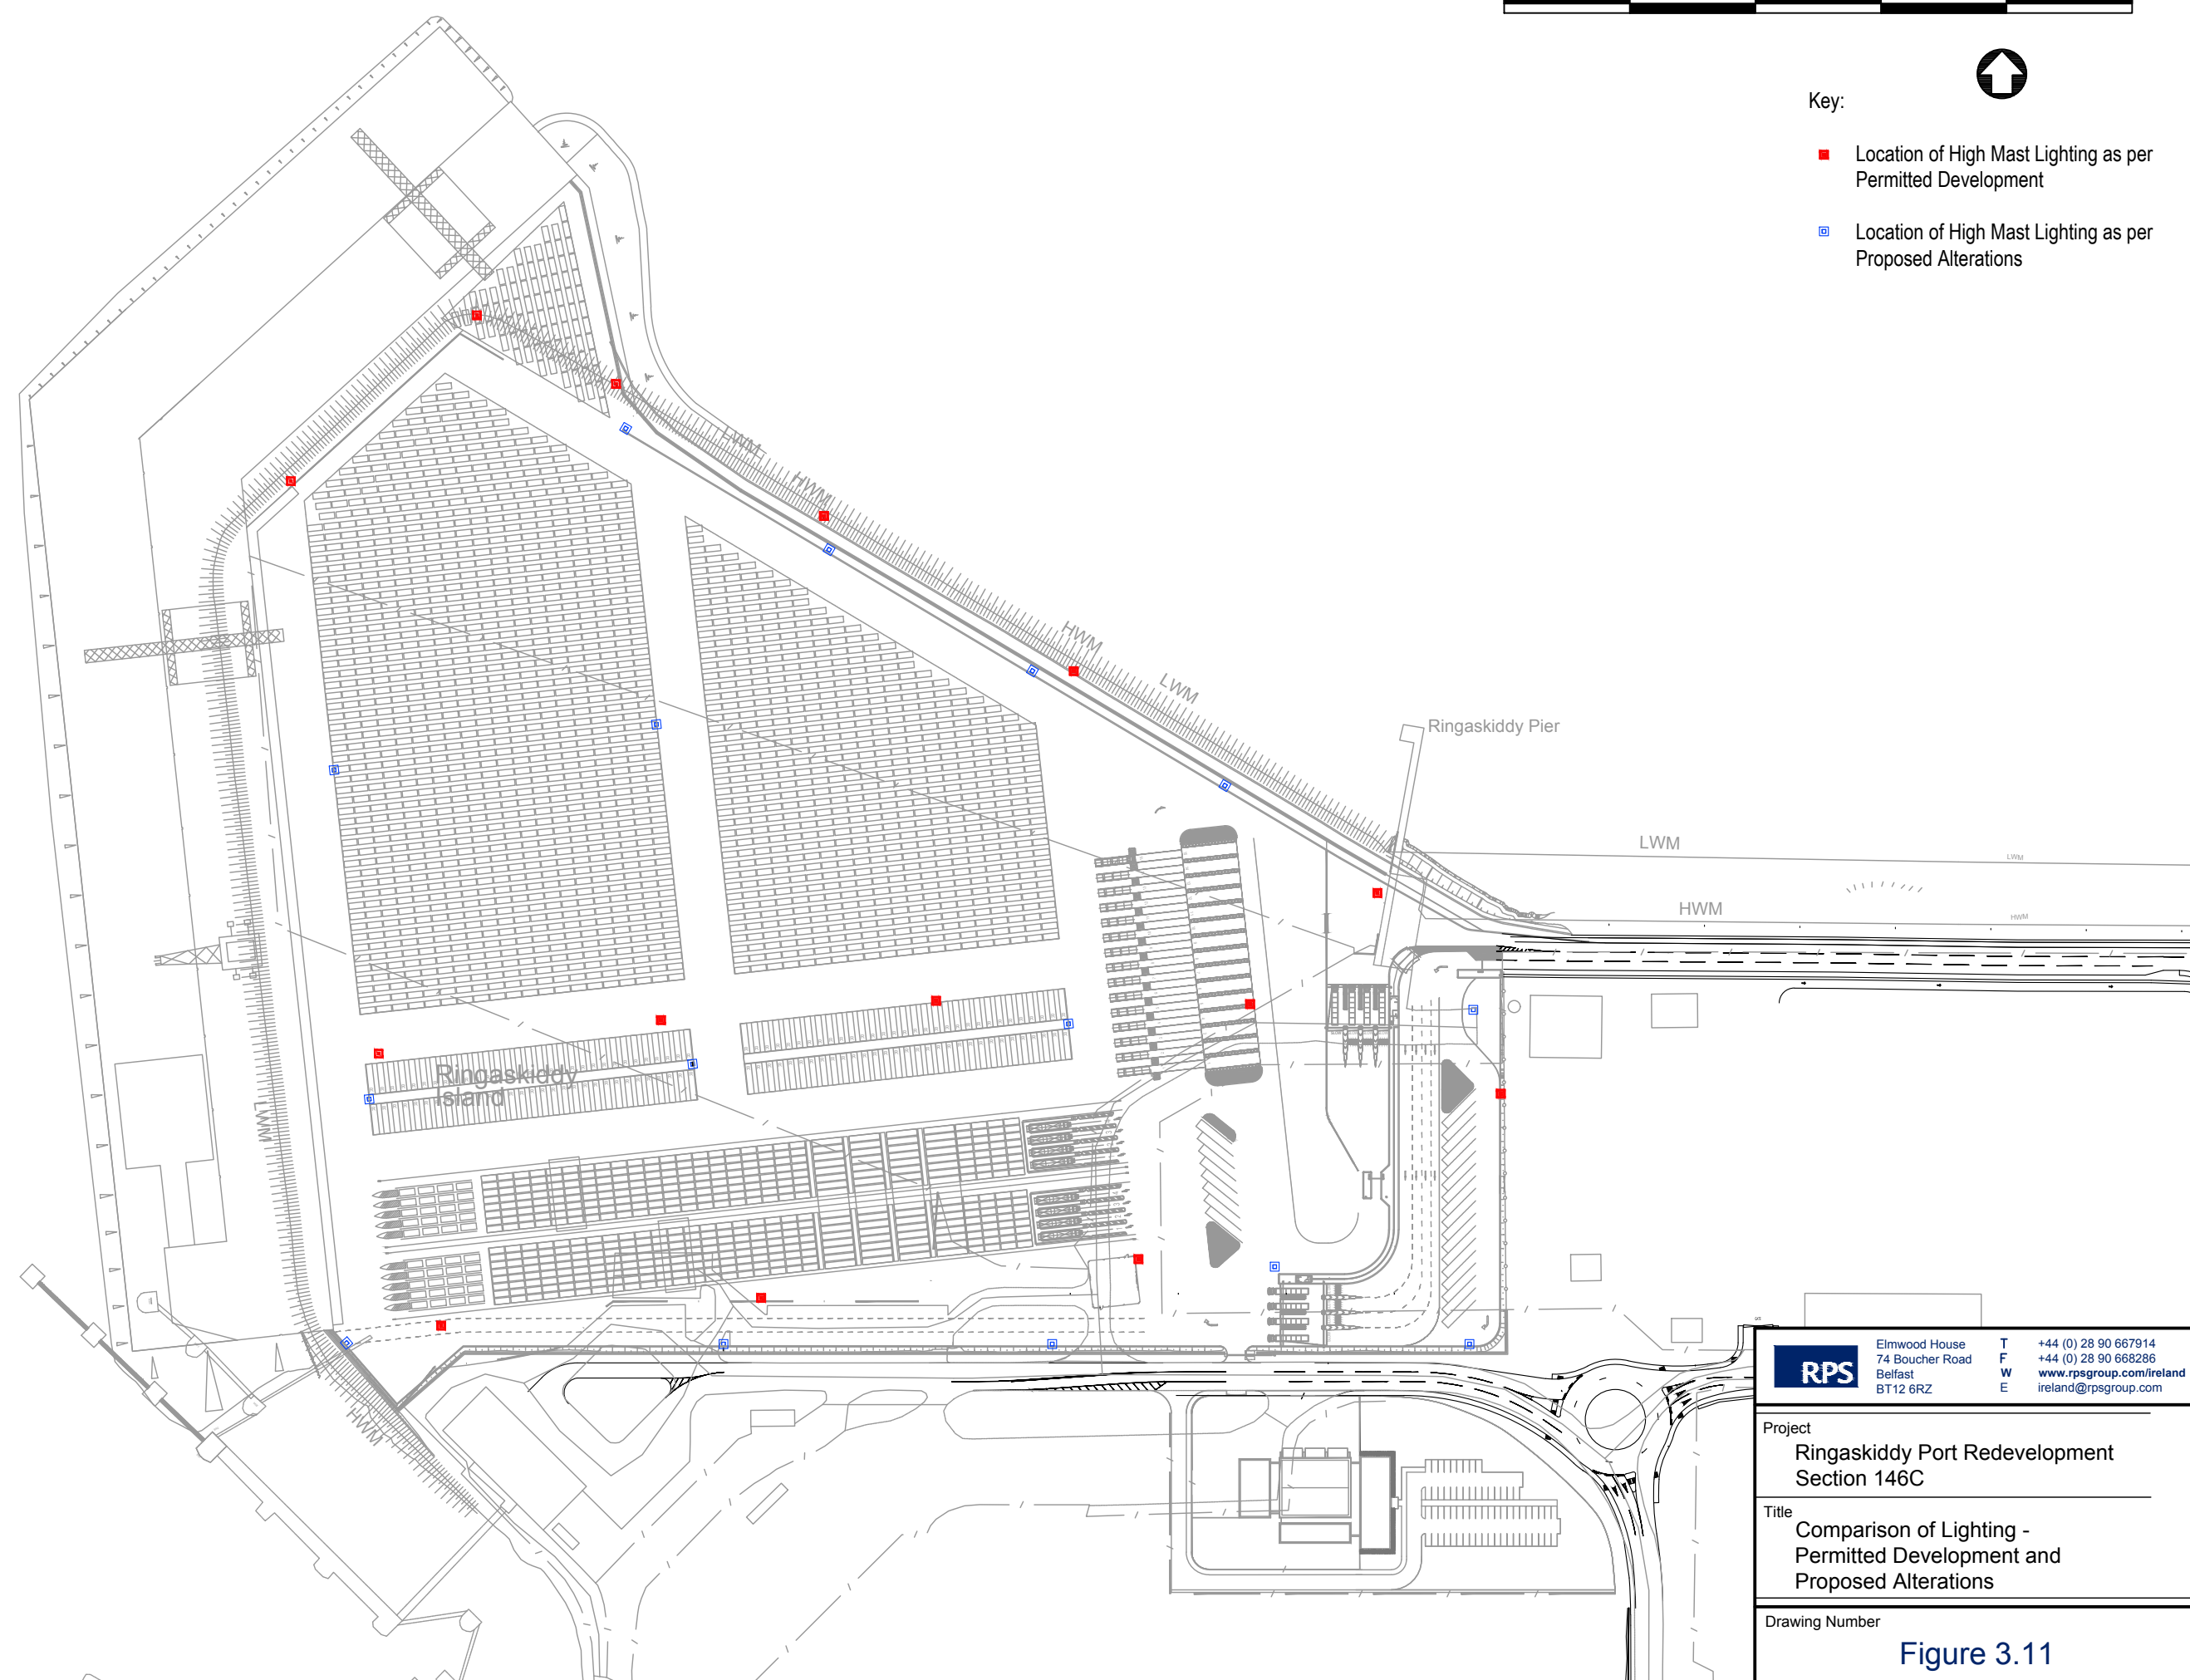

- Key:
- Location of High Mast Lighting as per Permitted Development
 - Location of High Mast Lighting as per Proposed Alterations

RPS Elmwood House T +44 (0) 28 90 667914
74 Boucher Road F +44 (0) 28 90 668286
Belfast W www.rpsgroup.com/ireland
BT12 6RZ E ireland@rpsgroup.com

Project
**Ringaskiddy Port Redevelopment
Section 146C**

Title
**Comparison of Lighting -
Permitted Development and
Proposed Alterations**

Drawing Number
Figure 3.11